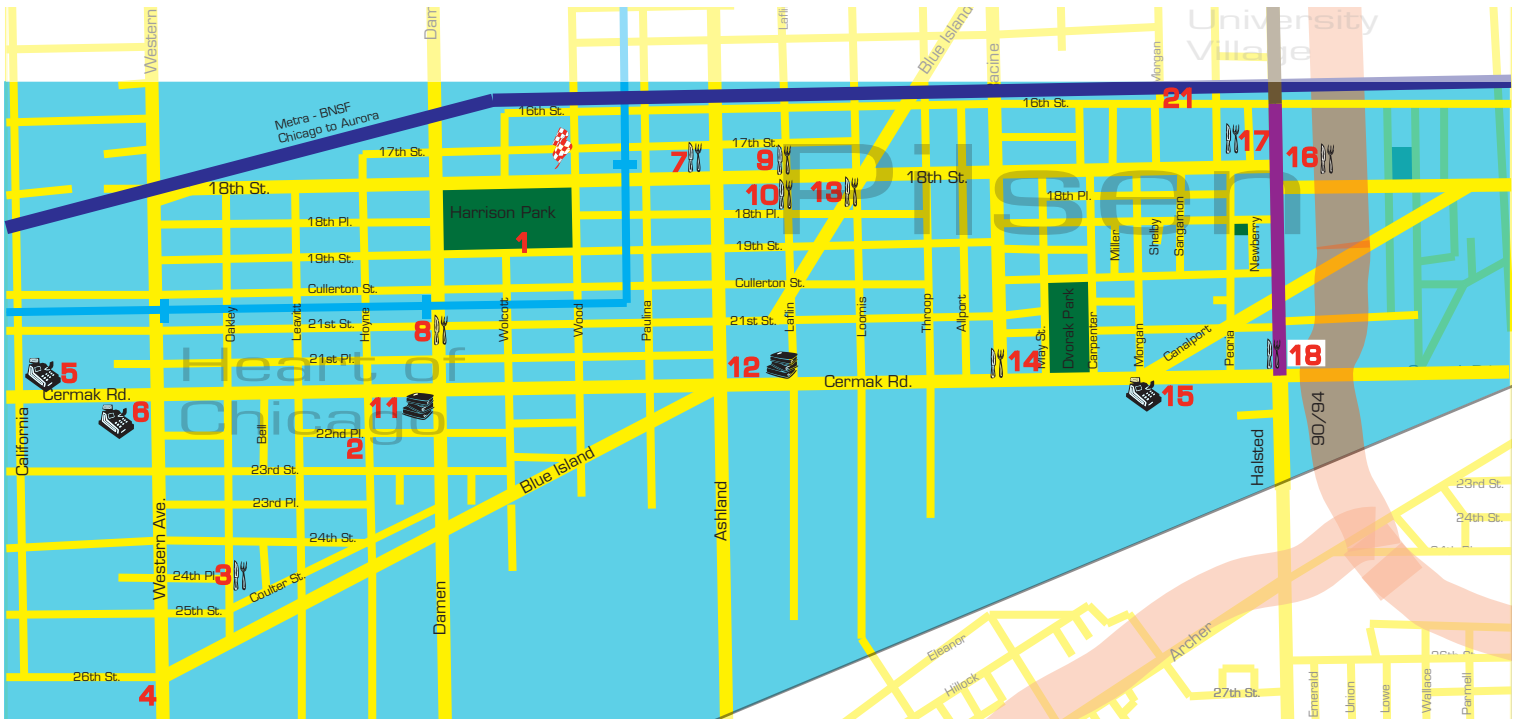

THE NEIGHBORHOOD

- | | | |
|---|--|------------------------|
| 1) MEXICAN FINE ARTS MUSEUM | 4) YMCA | 12) JAUREZ HIGH SCHOOL |
| 2) ST. PAUL'S CHURCH | 5) PETE'S MARKET & STAPLES | 13) CAFE JUMPING BEAN |
| 3) HEART OF CHICAGO FINE
DINING DISTRICT | 6) FAIRPLAY GROCERY & BLOCKBUSTER
VIDEO | 14) MAY ST. CAFE |
| - LA FONTANELL | 7) CAFE MESTIZO | 15) DHL |
| - IGNOTZ | 8) CAFE AORTA | 16) KRISTOFFERS CAFE |
| - BACHANALLIA | 9) BOM BON BAKERY | 17) PICANTE GRILL |
| - HARD'S | 10) NUEVO LEON | 18) SKYLARK |
| - MICELI'S | 11) CRISTO REY HIGH SCHOOL | 21) GO TIME GYM |
| - CAFE DUVALL | | |